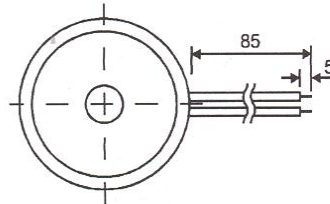

### DIMENSIONS

PT-1404

$\phi 13.6 \times H4.0$

TOP VIEW

SIDE VIEW

Type	Unit	PT-1404
Rated Voltage Square Wave	(Vpp)	9
Operating Voltage	(Vpp)	1~30
Current Consumption	(mA)	< or = 3
Capacitance at 120 Hz	(pF)	10000±30%
Sound Output (Min)	(dB)	> or = 80
Resonant Frequency	(Hz)	4800±300
Operating Temp	(C)	-20~+60
Storage Temp	(C)	-20~+80
Weight	(g)	5
Dimension	mm	13.6 x H4
*Value applying at rated voltage		
*distance for measurement 10cm		