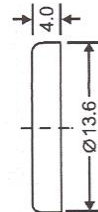

### DIMENSIONS

PT-1404

$\phi 13.6 \times H4.0$

TOP VIEW

SIDE VIEW

Type	Unit	PT-1404
Rated Voltage Square Wave	(Vpp)	9
Operating Voltage	(Vpp)	1~30
Current Consumption	(mA)	< or = 3
Capacitance at 120 Hz	(pF)	10000±30%
Sound Output (Min)	(dB)	> or = 80
Resonant Frequency	(Hz)	4800±300
Operating Temp	(C)	-20~+60
Storage Temp	(C)	-20~+80
Weight	(g)	5
Dimension	mm	13.6 x H4
*Value applying at rated voltage		
*distance for measurement 10cm		